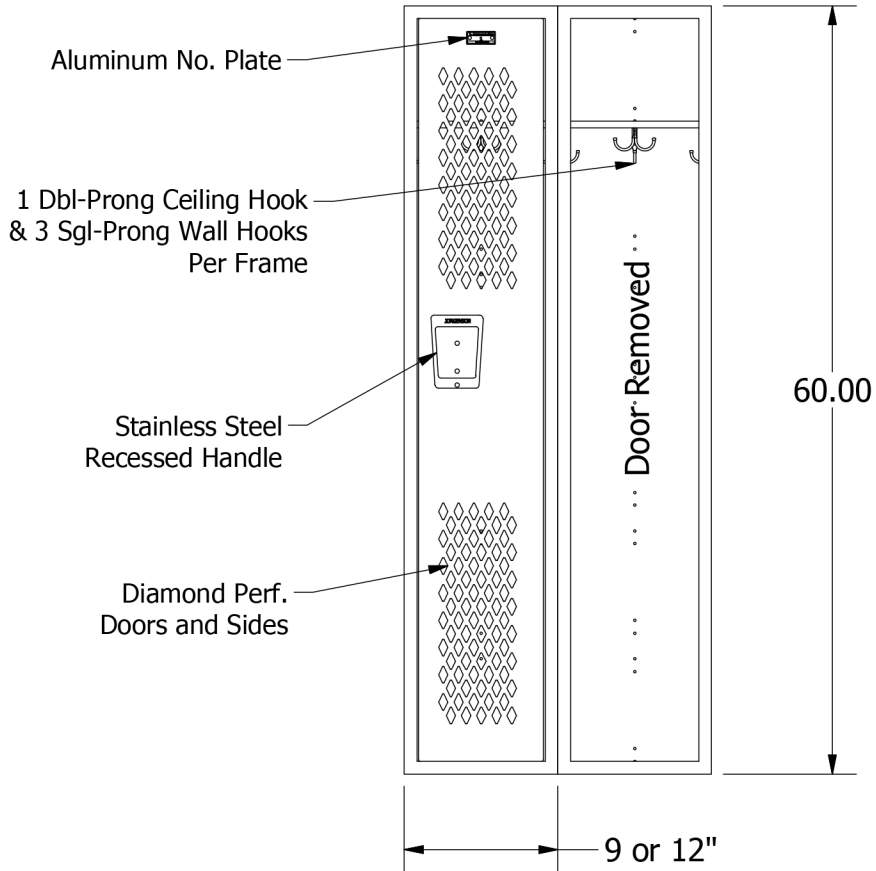

2

1

60" High Single Tier Jorgenson Athletic Locker

B

B

A

A

Allow $\frac{1}{16}$ " growth per frame