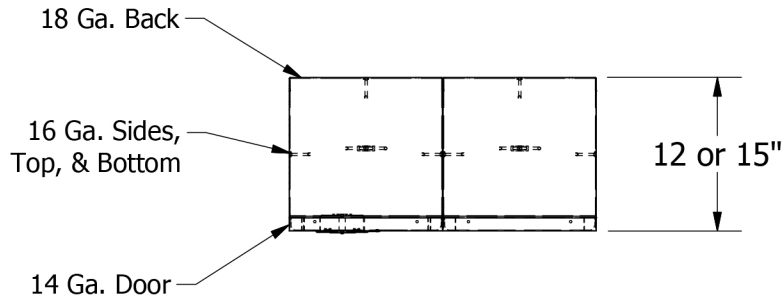

2

1

60" High Single Tier Jorgenson Athletic Locker

B

B

A

A

Allow $\frac{1}{16}$ " growth per frame